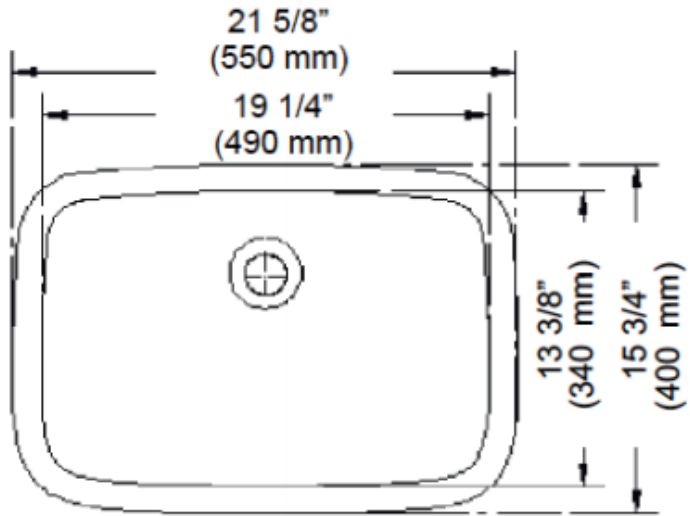

CODE NUMBER

3873021

DESCRIPTION

Vitreous China Undermount Lavatory.

DETAILS

- Nominal Dimensions: 8 193/500" × 21 183/250" × 8 193/500" (213 × 552 × 213mm)

FEATURES

- White Vitreous China
- Undermounted
- Front overflow
- Mounting hardware included
- 21⁵/₈" x 15³/₄" x 8³/₄" (550 mm x 400 mm x 210 mm)

DOWNLOADS

- [SS-3002, SS-3021, SS-3802 Cutout Template - PDF](#)
- [SS-3021 Installation Instructions](#)
- [Vitreous China Lavatories Repair and Maintenance Guide](#)
- [Additional Downloads](#)

ROUGH-IN**COMPLIANCES & CERTIFICATIONS**

(ADA Compliant, cUPC Certified)

NOTES

All information contained within this document subject to change without notice.

All vitreous china dimensions shown in these drawings are nominal and not to scale. Dimensions can vary within the tolerances established in the governing ASME A112.19.2/CSA B45.1 standard. It is important to consider this when planning rough-in and plumbing layouts.