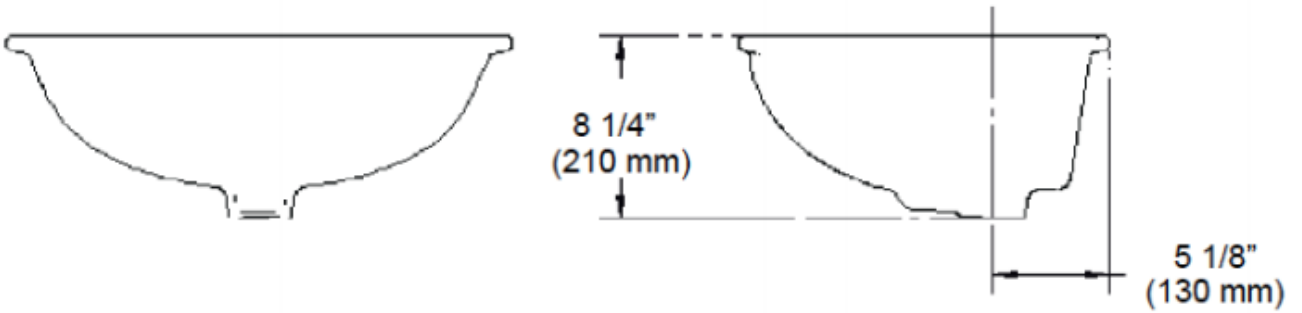

CODE NUMBER

3873021

DESCRIPTION

Vitreous China Undermount Lavatory.

DETAILS

- Nominal Dimensions: 8 193/500" × 21 183/250" × 8 193/500" (213 × 552 × 213mm)

FEATURES

- White Vitreous China
- Undermounted
- Front overflow
- Mounting hardware included
- 21⁵/₈" x 15³/₄" x 8³/₄" (550 mm x 400 mm x 210 mm)

DOWNLOADS

- [SS-3002, SS-3021, SS-3802 Cutout Template - PDF](#)
- [SS-3021 Installation Instructions](#)
- [Vitreous China Lavatories Repair and Maintenance Guide](#)
- [Additional Downloads](#)

ROUGH-IN**COMPLIANCES & CERTIFICATIONS**

(ADA Compliant, cUPC Certified)

NOTES

All information contained within this document subject to change without notice.

All vitreous china dimensions shown in these drawings are nominal and not to scale. Dimensions can vary within the tolerances established in the governing ASME A112.19.2/CSA B45.1 standard. It is important to consider this when planning rough-in and plumbing layouts.